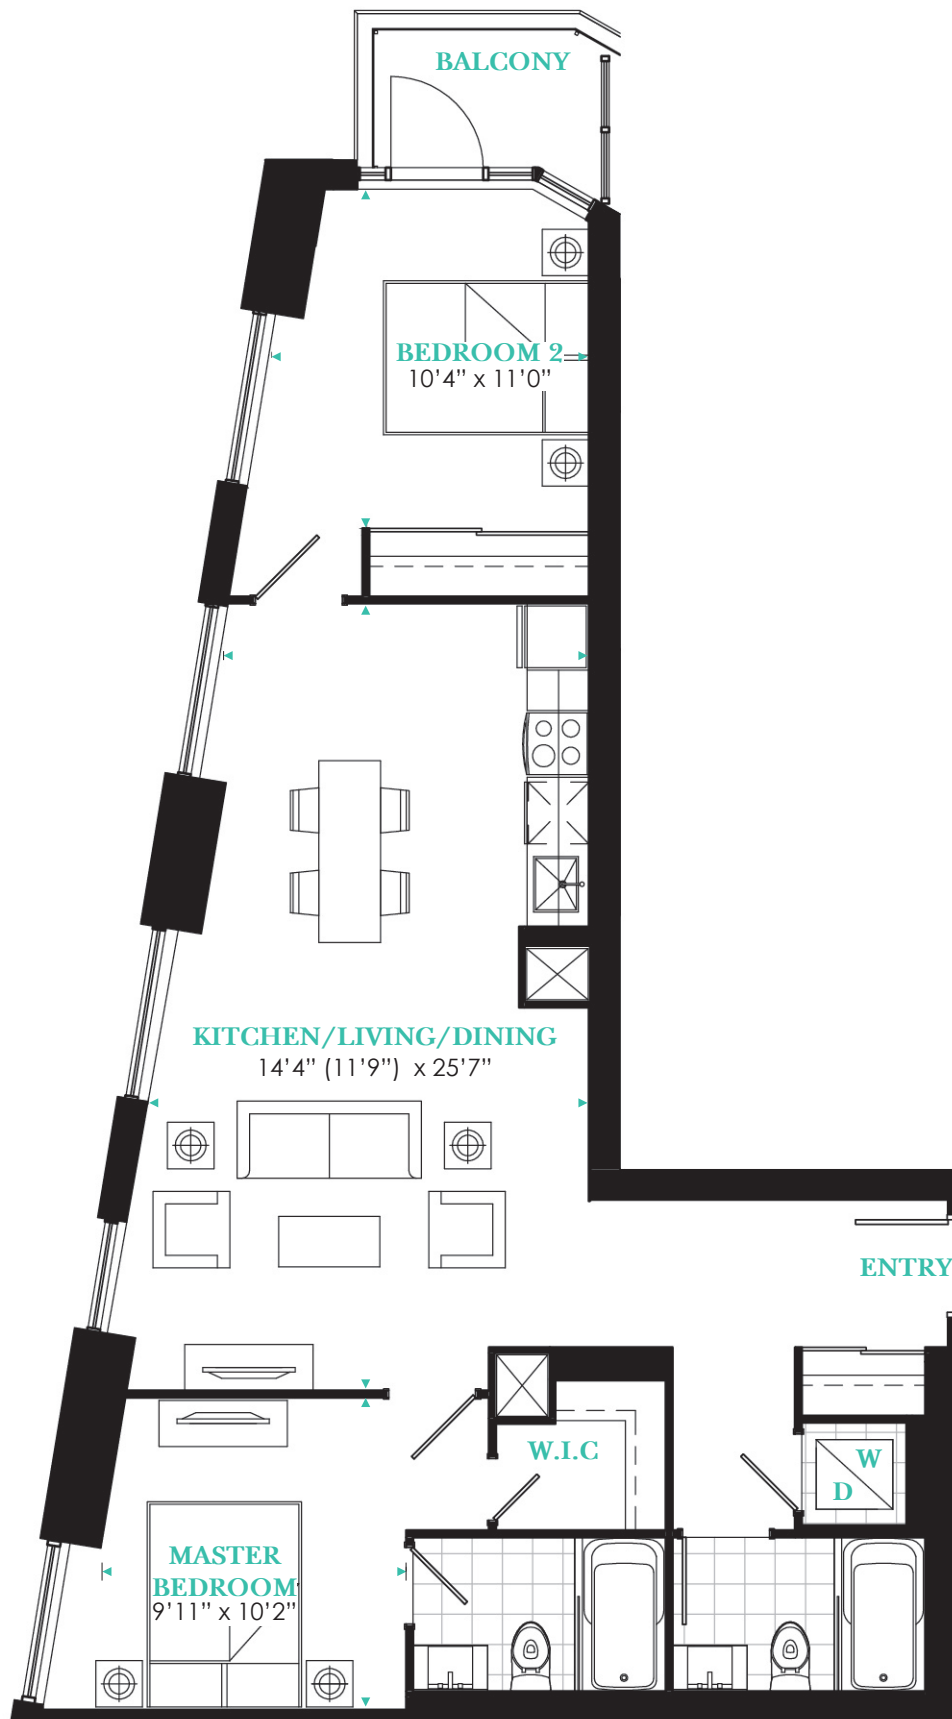

SUITE 905 2 BEDROOM

Suite Area: **996** SQ.FT.

Balcony Area: **32** SQ.FT.

Total Area: **1,028** SQ.FT.

All areas and stated room dimensions are approximate. Sizes and specifications are subject to change without notice. Actual living area and balcony/terraces may vary from floor stated areas. E. & O.E.